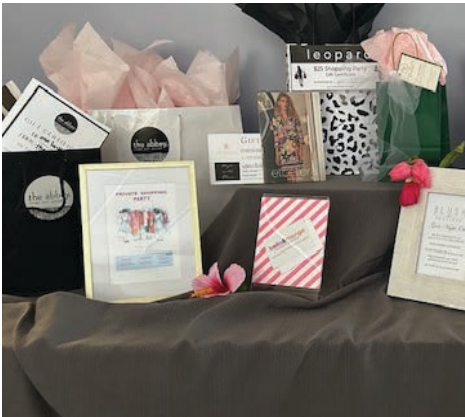

Retail Value: \$2,000+

Donated By: Saks Fifth Avenue, Neiman Marcus, Vuori, Canyon Cafe, Lilly Pulitzer, Talbots & JJill

Premier #16

Kate Spade: Effortless Style

Channel your inner fashionista with this stylish Kate Spade ensemble. From a chic tote to a sleek backpack, this collection has everything you need to carry your essentials in style. Plus, an elegant evening bag is included—perfect for a special night out. Whether it's a casual lunch or an elegant evening, you'll be ready to turn heads in Kate Spade style.

Retail Value: \$1,338

Donated By: Lynne Turley, Diana Huey, Mary Ann McFarland & Assistance League Members

Premier #17

Ultimate Pampering Experience

You deserve to be pampered. Enjoy rejuvenating spa treatments, facials, hair salon services, and luxurious skin and hair products. This all-in-one pampering package will leave you feeling refreshed and glowing—inside and out.

Retail Value: \$1,320

Donated By: Nail Expo, Hair Theater, Nail Pro, Aurora Medical Spa, Face Foundrie, Vitality Spa, Only Facial & Waterway Car Wash

Premier #18

Cardinals Box Seats Experience

Enjoy FOUR Cardinals Box Seat Tickets Behind 3rd Base! (Section 156, Row G) for the 2025 season. Perfect for a St. Louis baseball fan, this package includes a scarf to wear while cheering for your team. A mutually agreeable game day must be chosen by April 24, 2025.

Retail Value: \$625

Donated By: Hellmich, Hill & Retter, LLC & Ashlyn Huey

Premier #19

Boutiques & Beauty: A Shopper's Paradise

Calling all fashion lovers! This basket is a curated collection of clothing, accessories, and household goodies from some of the best boutiques in town. This package will elevate your style and home from scarves to jewelry and handbags.